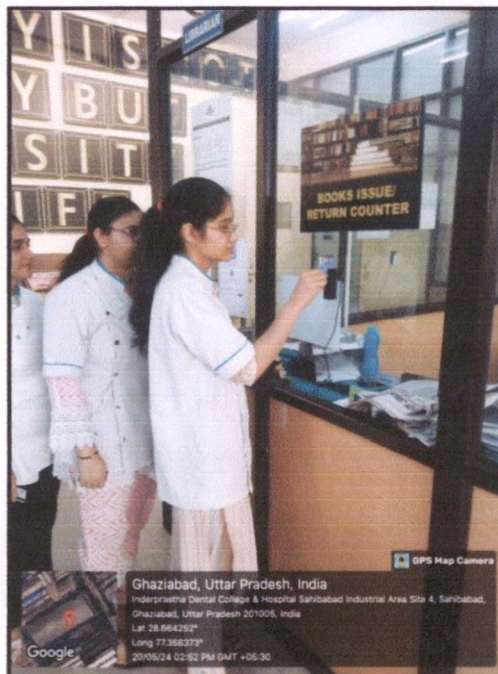

Inderprastha Dental College & Hospital

VISITORS ENTRY- EXIT AND ISSUE-RETURN OF
THE BOOKS THROUGH RFID ENABLED CARDS