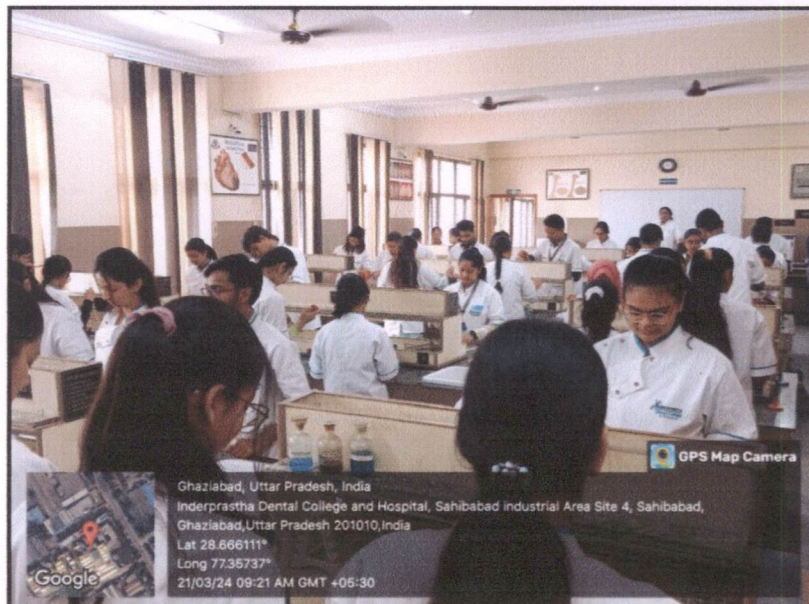

BIOCHEMISTRY LAB

Ghaziabad, Uttar Pradesh, India
Inderprastha Dental College and Hospital, Sahibabad industrial Area Site 4, Sahibabad, Ghaziabad, Uttar Pradesh 201010, India
Lat 28.666111°
Long 77.35737°
21/03/24 09:21 AM GMT +05:30