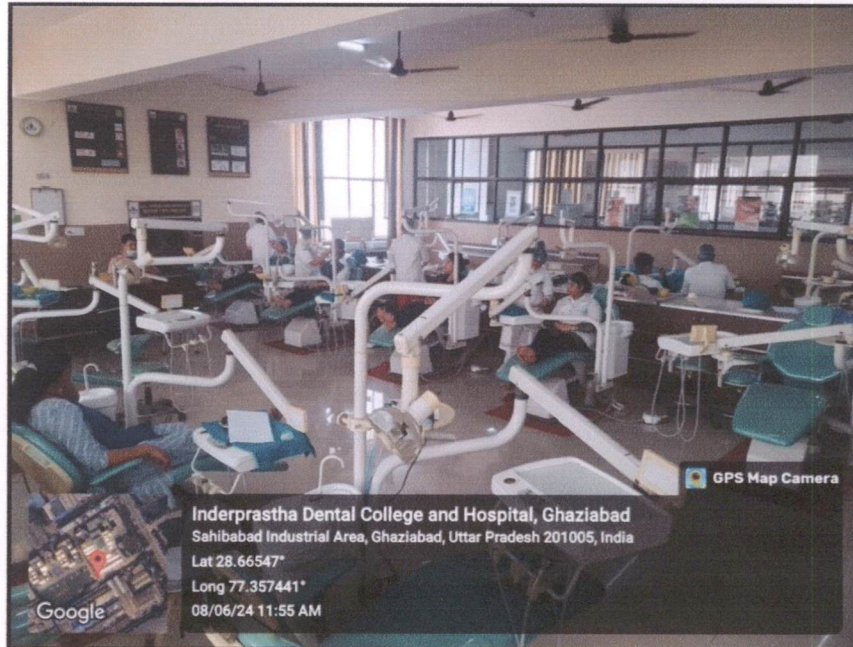

Inderprastha Dental College & Hospital

ORTHODONTICS & DENTOFACIAL ORTHOPEDICS

UG Clinics