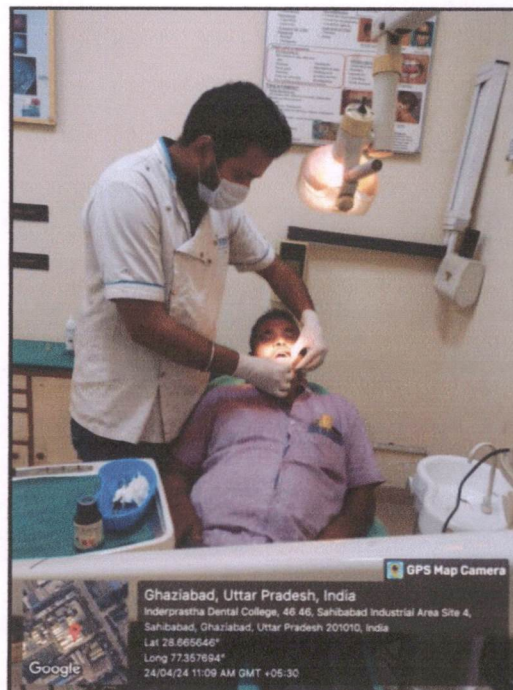

Special Procedure Room: Pain Management Clinic