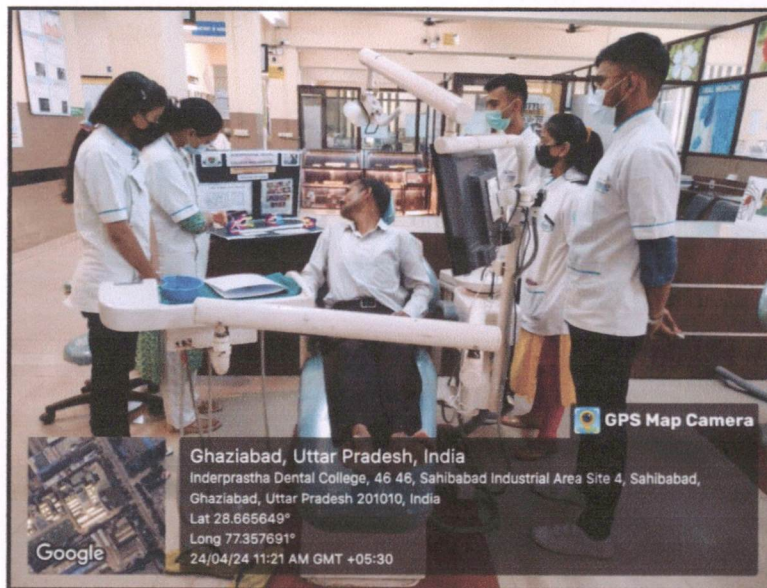

Inderprastha Dental College & Hospital

ORAL MEDICINE AND RADIOLOGY

Clinical area