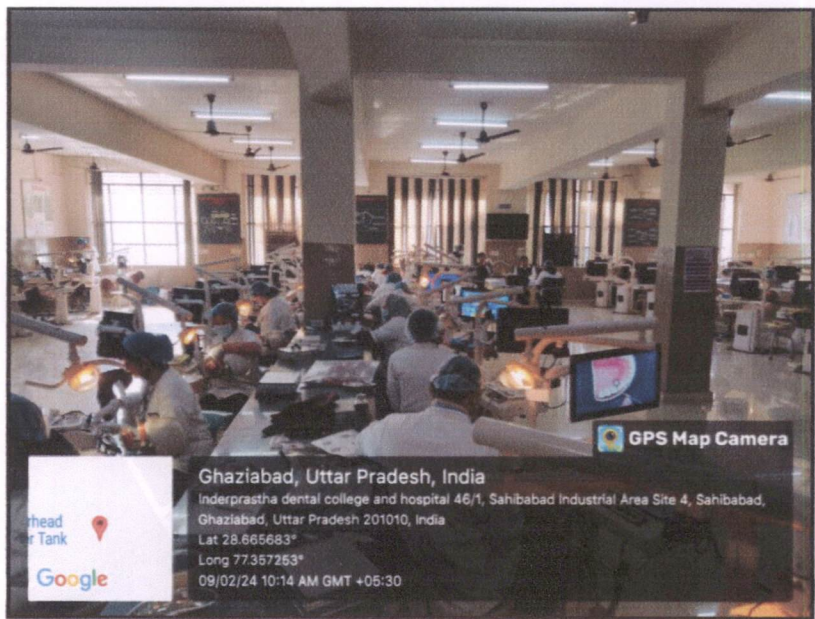

PRECLINICAL CONSERVATIVE LAB

Students performing cavity preparation on Mannequins under Magnification